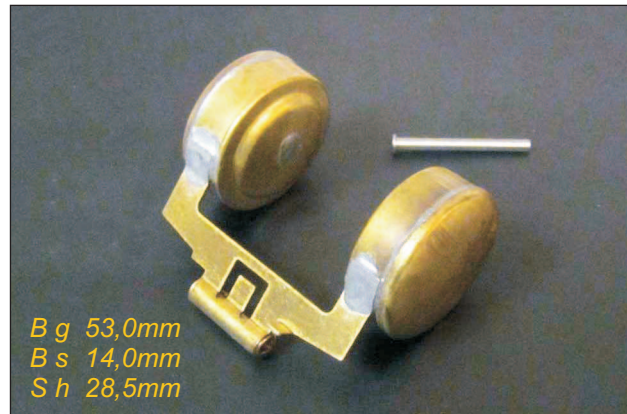

Schwimmer Yamaha

V-36942 Schwimmer Yamaha 15

Fahrzeuge:

FZS	600	98-03
FZS	1000	01-05
BT	1100	02-06
XVS	1100	99-07
XV	1600	99-04

B g 49,0mm
B s 14,0/15,0mm
S h 28,0mm

Schwimmer Yamaha**V-22291 Schwimmer Yamaha 07****Fahrzeuge:**

XS	400	2A2	79-82
XS	750	E	78-79
XS	750	SE	80-82
XS	1100	E	78-82

**Schwimmer Yamaha****V-22292 Schwimmer Yamaha 08****Fahrzeuge:**

TX	650	73-74
TX	750	73-74
XS	250	79-81
XS	360	77-78
XS	500	76-80
XS	650	75-83