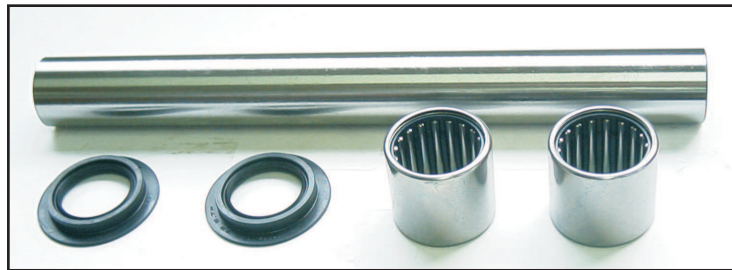

Die Modellzugehörigkeit entnehmen Sie bitte den Fahrzeuglisten

Schwingenlager-Set

V-21452 SWS-405