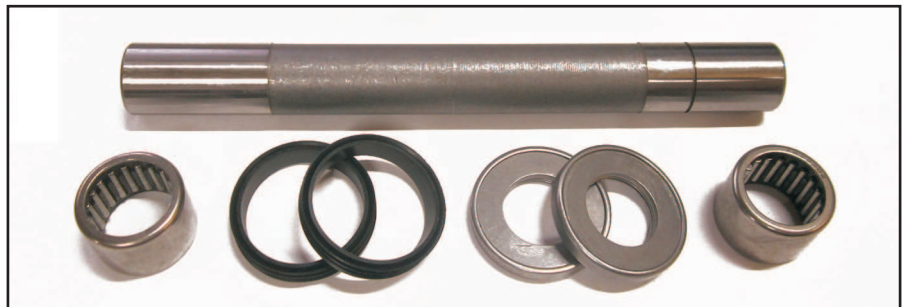

## Schwingerlager-Set

V-21470 SWS-218

Buchse: 198x22

Die Modellzugehörigkeit entnehmen Sie bitte den Fahrzeuglisten

<p><b>Schwingenlager-Set</b> V-21441 SWS-301</p>	 A photograph showing a pair of metal swing arm components. Each set consists of a cylindrical outer housing with a ribbed interior and a shorter, hollow inner sleeve. The components are arranged in two pairs on a light-colored surface.
<p><b>Schwingenlager-Set</b> V-21442 SWS-302</p>	 A photograph showing a pair of metal swing arm components, similar in design to the first set, consisting of a ribbed outer housing and a shorter inner sleeve.
<p><b>Schwingenlager-Set</b> V-21443 SWS-303</p>	 A photograph showing a pair of metal swing arm components, similar in design to the first set, consisting of a ribbed outer housing and a shorter inner sleeve.
<p><b>Schwingenlager-Set</b> V-21444 SWS-304</p>	 A photograph showing a pair of metal swing arm components, similar in design to the first set, consisting of a ribbed outer housing and a shorter inner sleeve.
<p><b>Schwingenlager-Set</b> V-21445 SWS-305</p>	 A photograph showing a pair of metal swing arm components, similar in design to the first set, consisting of a ribbed outer housing and a shorter inner sleeve.
<p><b>Schwingenlager-Set</b> V-21446 SWS-306</p>	 A photograph showing a pair of metal swing arm components, similar in design to the first set, consisting of a ribbed outer housing and a shorter inner sleeve.