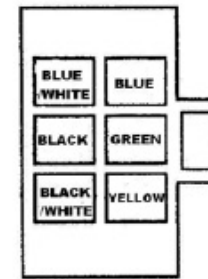

"A"

"B"

HI/LOW CIRCUIT			
	YELLOW	BLUE	GREEN
		○ — ○	○
	○ — ○		

ENGINE STOP CIRCUIT			
	BLACK/WHITE	BLACK	SHORT WIRE
		○ — ○	○
	○ — ○		

TURN CIRCUIT			
	DARK BROWN	BROWN/WHITE	DARK GREEN
	○ — ○		
		○ — ○	