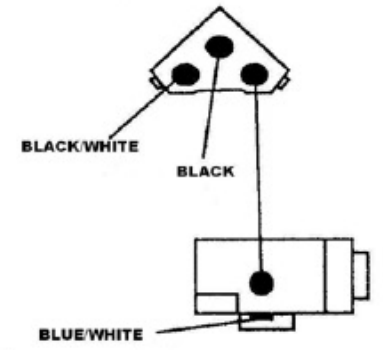

"A"

"B"

HI/LOW CIRCUIT			
	YELLOW	BLUE	GREEN
		○ — ○	○
	○ — ○		

ENGINE STOP CIRCUIT			
	BLACK/WHITE	BLACK	SHORT WIRE
		○ — ○	○
	○ — ○		

TURN CIRCUIT			
	DARK BROWN	BROWN/WHITE	DARK GREEN
	○ — ○		
		○ — ○	

START CIRCUIT		
	SHORT WIRE	BLUE/WHITE
FREE		
PUSH	○ — ○	

HORN CIRCUIT		
	BLACK	PINK
FREE		
PUSH	○ — ○	

**TURN SIGNAL BUTTON**

**HORN BUTTON**

**ENGINE STOP BUTTON**

**HI/LOW BEAM BUTTON**

2006			
10/			