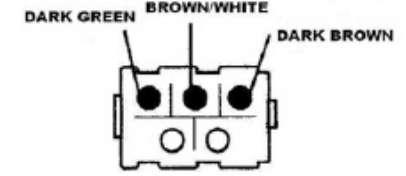

"A"

"B"

HI/LOW CIRCUIT			
	YELLOW	BLUE	GREEN
		○ — ○	○
	○ — ○		

ENGINE STOP CIRCUIT			
	BLACK/WHITE	BLACK	SHORT WIRE
		○ — ○	○
	○ — ○		

TURN CIRCUIT			
	DARK BROWN	BROWN/WHITE	DARK GREEN
	○ — ○		
		○ — ○	

START CIRCUIT		
	SHORT WIRE	BLUE/WHITE
FREE		
PUSH	○ — ○	

HORN CIRCUIT		
	BLACK	PINK
FREE		
PUSH	○ — ○	

**TURN SIGNAL BUTTON**

**HORN BUTTON**

**ENGINE STOP BUTTON**

**HI/LOW BEAM BUTTON**

2006			
10/			