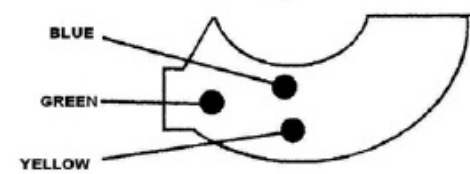

"A"

"B"

HI/LOW CIRCUIT			
	YELLOW	BLUE	GREEN
		○ — ○	○
	○ — ○		

ENGINE STOP CIRCUIT			
	BLACK/WHITE	BLACK	SHORT WIRE
		○ — ○	○
	○ — ○		

TURN CIRCUIT			
	DARK BROWN	BROWN/WHITE	DARK GREEN
	○ — ○		
		○ — ○	

START CIRCUIT		
	SHORT WIRE	BLUE/WHITE
FREE		
PUSH	○ — ○	

HORN CIRCUIT		
	BLACK	PINK
FREE		
PUSH	○ — ○	

**TURN SIGNAL BUTTON**

**HORN BUTTON**

**ENGINE STOP BUTTON**

**HI/LOW BEAM BUTTON**

2006			
10/			