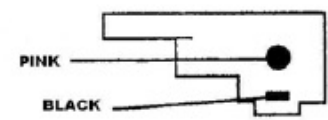

"A"

"B"

HI/LOW CIRCUIT			
	YELLOW	BLUE	GREEN
		○ — ○	○
	○ — ○		

ENGINE STOP CIRCUIT			
	BLACK/WHITE	BLACK	SHORT WIRE
		○ — ○	○
	○ — ○		

TURN CIRCUIT			
	DARK BROWN	BROWN/WHITE	DARK GREEN
	○ — ○		
		○ — ○	

START CIRCUIT		
	SHORT WIRE	BLUE/WHITE
FREE		
PUSH	○ — ○	

HORN CIRCUIT		
	BLACK	PINK
FREE		
PUSH	○ — ○	

**TURN SIGNAL BUTTON**

**HORN BUTTON**

**ENGINE STOP BUTTON**

**HI/LOW BEAM BUTTON**

2006			
10/			